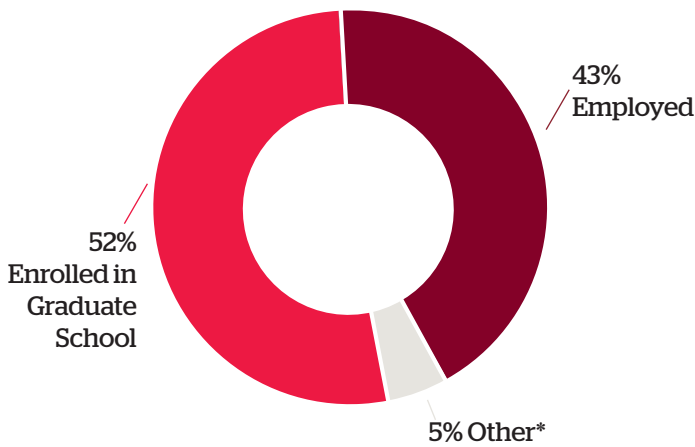

## Successful Career Outcomes Rate

Data reported from the 2018-19 post-graduation survey

According to the National Association for Colleges and Employers, the average placement rate for private colleges is 92 percent, nationally; and 93 percent for colleges in New England.