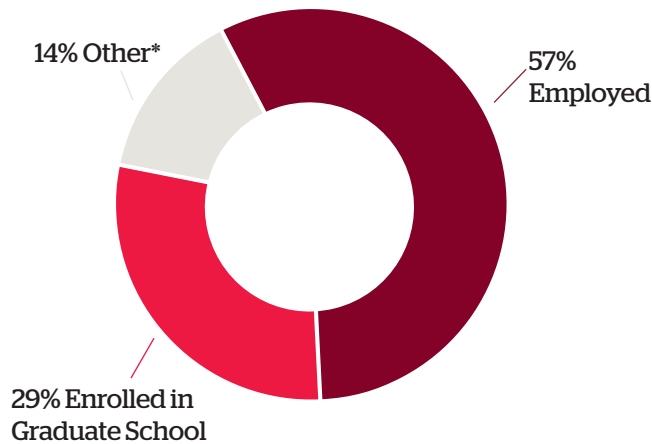

## Successful Career Outcomes Rate

Data reported from the 2018-19 post-graduation survey

According to the National Association for Colleges and Employers, the average placement rate for private colleges is 92 percent, nationally; and 93 percent for colleges in New England.